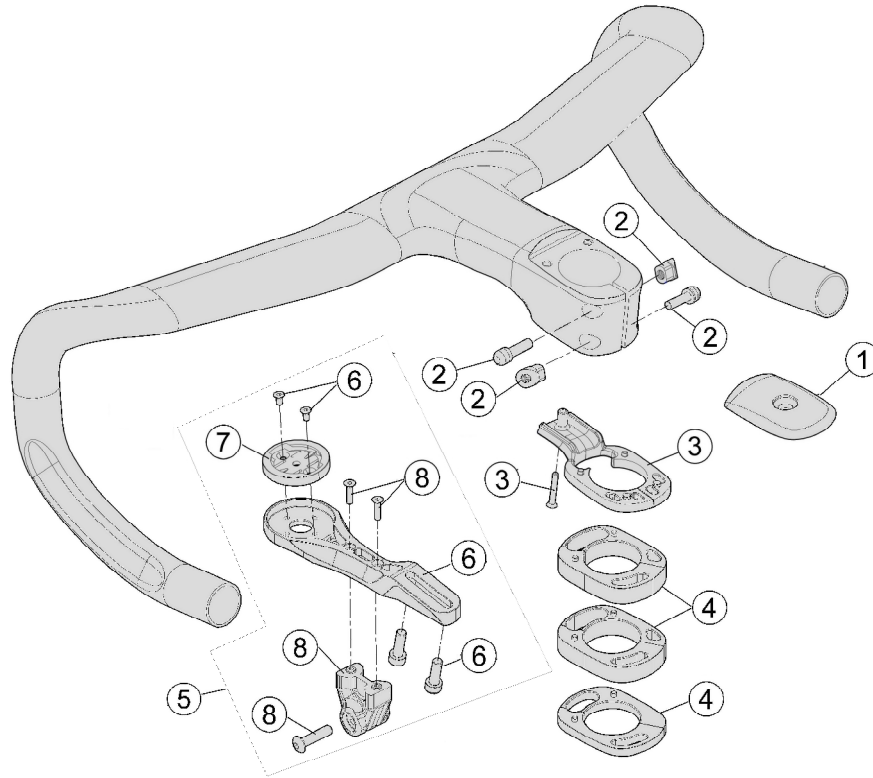

The stiffest and most aerodynamic integrated handlebar and stem system with a semi-hidden cable routing system

- 670-0513004030 120mmx420W
- 670-0513003030 110mmx420W
- 670-0513015030 110mmx400W
- 670-0513028030 110mmx380W
- 670-0513002030 100mmx420W
- 670-0513001030 100mmx400W
- 670-0513027030 100mmx380W
- 670-0513010030 90mmx400W
- 670-0513016030 90mmx380W

Item No.	FSA Code	Description	Note
1	670-0554000110	T2146 Vision SC 5D SMR Integrated Stem Top Cap	w/o Logo
2	670-0571000050	ML103+ML171 Steerer Clamp Bolt and Nut	2pcs
3	670-0555000680	MW302 Cable Spacer with Fixing Bolt M3x20L	
4	670-0259000110	MW010+MW011 Spacer Kit	5mmx1+10mmx2
5	670-0468000757	EL452 Metron 5D ACR EVO Computer Mount w/bolts	With GoPro Fixed Seat ⑧
6	670-0468000754	EL452 Metron 5D ACR EVO Computer Mount w/bolts	Without GoPro Fixed Seat ⑧
7	670-0447000110	E0699 Control Center Base	
8	670-0366000010	E0757 Light GoPro Fixed Seat w/bolts	