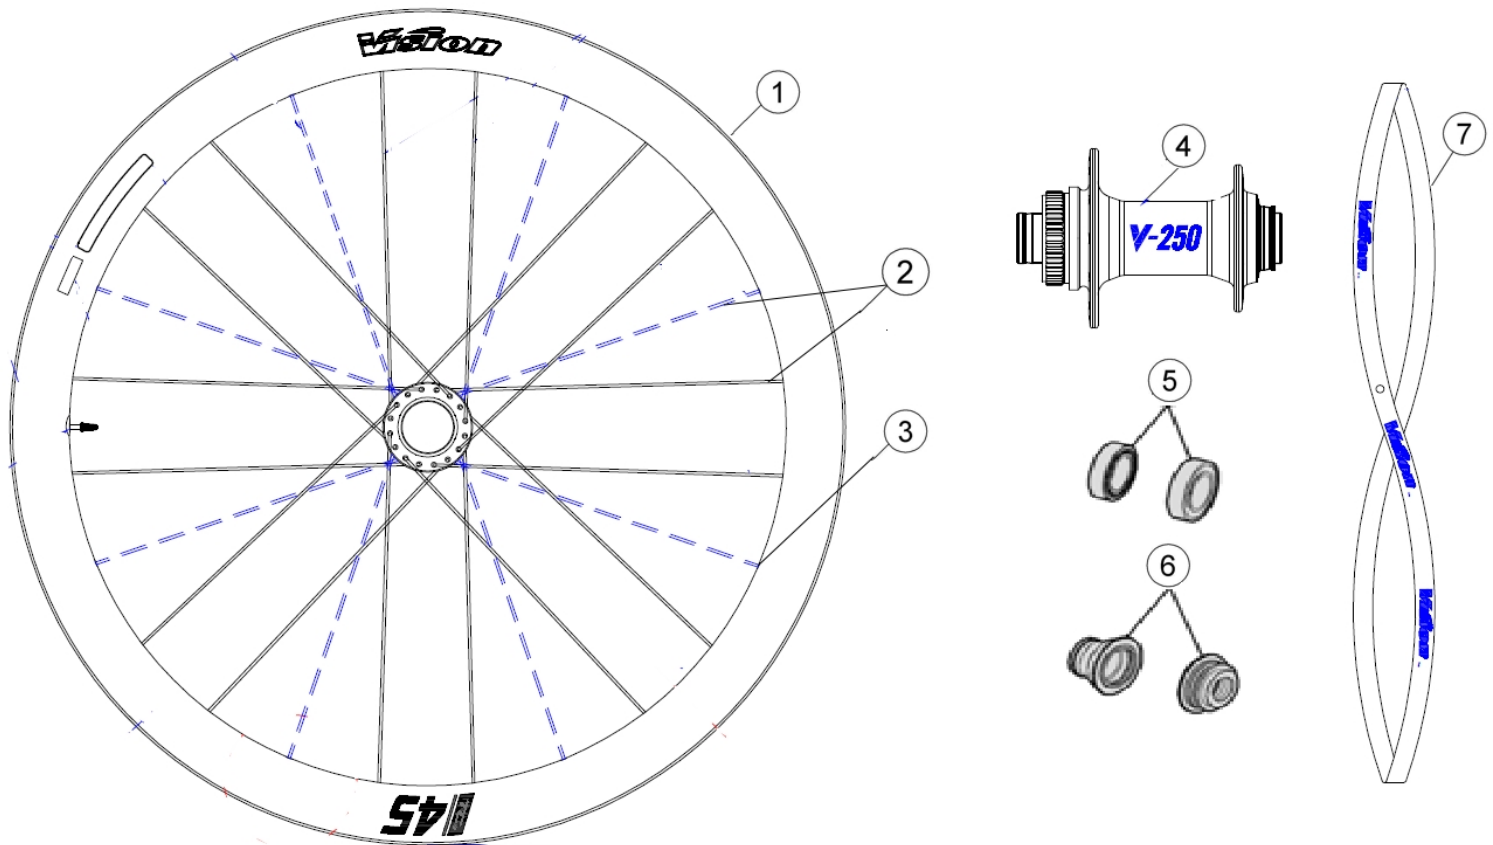

45mm depth x 31.1mm width x 23mm ID; J-bend spokes 24F / 24R; spoke lacing pattern 2:1.

710-0191053030 Vision TC 45 i23 DB Centerlock Carbon Front WH 24H w/Vision black gray logo

Item No.	FSA Code No.	Description	Notes
1	725-0224002030	RM329A Vision TC 45 i23 DB Clincher Carbon Front Rim 24H	w/black gray graphic
2	748-0048049520	SK089E Spoke kit 263mm x 5pcs	J-bend, Drive side
	748-0048004520	SK089F Spoke kit 269mm x 5pcs	J-bend, Non-drive side
3	752-A6052	ML240 Nipple Black x 5pcs	
4	75200878002011	U1172 V-250 DB-CL/TA12 Front Hub 24H w/Vision logo	J-bend 2:1
5	752-0323000001	MR018 Steel Bearing	
6	752-0522000011	MW632 Front Hub End Caps	TA12 Configuration
7	752-1065000470	MS408 Vision rim tape red D700CxW24xT0.5xL1935mm	For one bike

710-0191054031 Vision TC 45 i23 DB Centerlock Carbon Rear WH 24H SMN MS w/Vision black gray logo
 710-0191058030 Vision TC 45 i23 DB Centerlock Carbon Rear WH 24H Sram XDR w/Vision black gray logo
 710-0191054030 Vision TC 45 i23 DB Centerlock Carbon Rear WH 24H SMN HG w/Vision black gray logo

Item No.	FSA Code No.	Description	Notes
1	725-0224002031	RM329B Vision TC 45 i23 DB Clincher Carbon Rear Rim 24H	w/black gray graphic
2	748-0048004520	SK089F Spoke kit 269mm x 5pcs	J-bend, Drive side
	748-0048017520	SK089D Spoke kit 259mm x 5pcs	J-bend, Non-drive side
3	752-A6052	ML240 Nipple Black x 5pcs	
4	75200879002011	U2172 V-250 DB-CL/X12 Rear Hub 24H 11S/12S w/Vision logo	J-bend 2:1
5	752-0798000010	ME378 Rear Hub Axle	X12 Configuration
6	752-0855000AG0	MW717 Rear Hub Spacer	
7	752-0888000000	MR245 Steel Bearings	For Non-drive side
	752-0887000000	MR244 Steel Bearings	For Drive side
8	752-0832000060	EL381 Freehub Assembly - Alloy	SMN HG 11S/12S
9	752-0791000010	MW133 Rear Hub End Caps	Shimano Compatible
10	752-0774000000	W1160 Spoke Protector	
11	752-1065000470	MS408 Vision rim tape red D700CxW24xT0.5xL1935mm	For one wheel