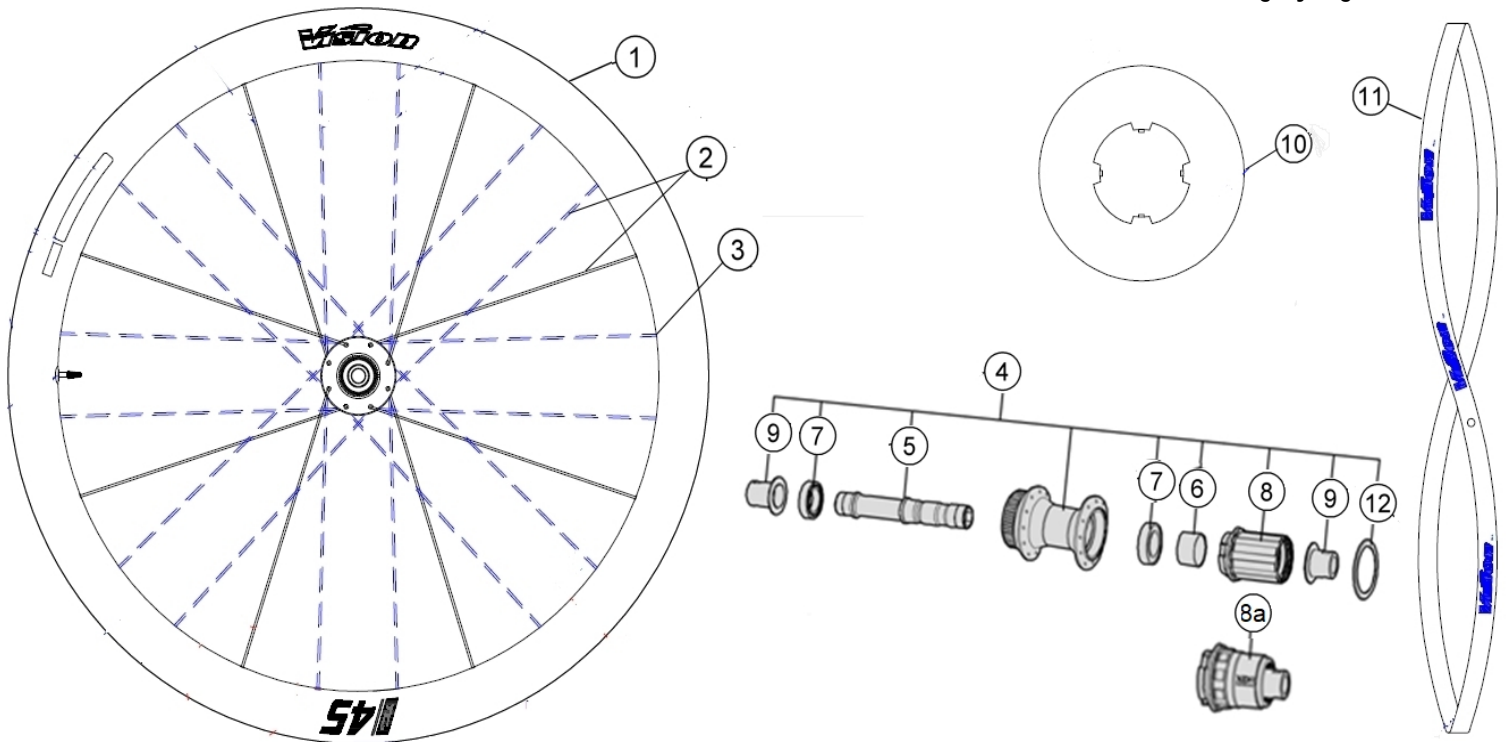

45mm depth x 31.1mm width x 23mm ID; J-bend spokes 24F / 24R; spoke lacing pattern 2:1.

710-0191053030 Vision TC 45 i23 DB Centerlock Carbon Front WH 24H w/Vision black gray logo

Item No.	FSA Code No.	Description	Notes
1	725-0224002030	RM329A Vision TC 45 i23 DB Clincher Carbon Front Rim 24H	w/black gray graphic
2	748-0048049520	SK089E Spoke kit 263mm x 5pcs	J-bend, Drive side
	748-0048004520	SK089F Spoke kit 269mm x 5pcs	J-bend, Non-drive side
3	752-A6052	ML240 Nipple Black x 5pcs	
4	75200878002011	U1172 V-250 DB-CL/TA12 Front Hub 24H w/Vision logo	J-bend 2:1
5	752-0323000001	MR018 Steel Bearing	
6	752-0522000011	MW632 Front Hub End Caps	TA12 Configuration
7	752-1065000470	MS408 Vision rim tape red D700CxW24xT0.5xL1935mm	For one bike

710-0191054031 Vision TC 45 i23 DB Centerlock Carbon Rear WH 24H SMN MS w/Vision black gray logo
 710-0191058030 Vision TC 45 i23 DB Centerlock Carbon Rear WH 24H Sram XDR w/Vision black gray logo
 710-0191054030 Vision TC 45 i23 DB Centerlock Carbon Rear WH 24H SMN HG w/Vision black gray logo

Item No.	FSA Code No.	Description	Notes
1	725-0224002031	RM329B Vision TC 45 i23 DB Clincher Carbon Rear Rim 24H	w/black gray graphic
2	748-0048004520	SK089F Spoke kit 269mm x 5pcs	J-bend, Drive side
	748-0048017520	SK089D Spoke kit 259mm x 5pcs	J-bend, Non-drive side
3	752-A6052	ML240 Nipple Black x 5pcs	
4	75200879002011	U2172 V-250 DB-CL/X12 Rear Hub 24H 11S/12S w/Vision logo	J-bend 2:1
5	752-0798000010	ME378 Rear Hub Axle	X12 Configuration
6	752-0855000AG0	MW717 Rear Hub Spacer	
7	752-0888000000	MR245 Steel Bearings	For Non-drive side
	752-0887000000	MR244 Steel Bearings	For Drive side
8	752-0832000060	EL381 Freehub Assembly - Alloy	SMN HG 11S/12S
9	752-0791000010	MW133 Rear Hub End Caps	Shimano Compatible
10	752-0774000000	W1160 Spoke Protector	
11	752-1065000470	MS408 Vision rim tape red D700CxW24xT0.5xL1935mm	For one wheel