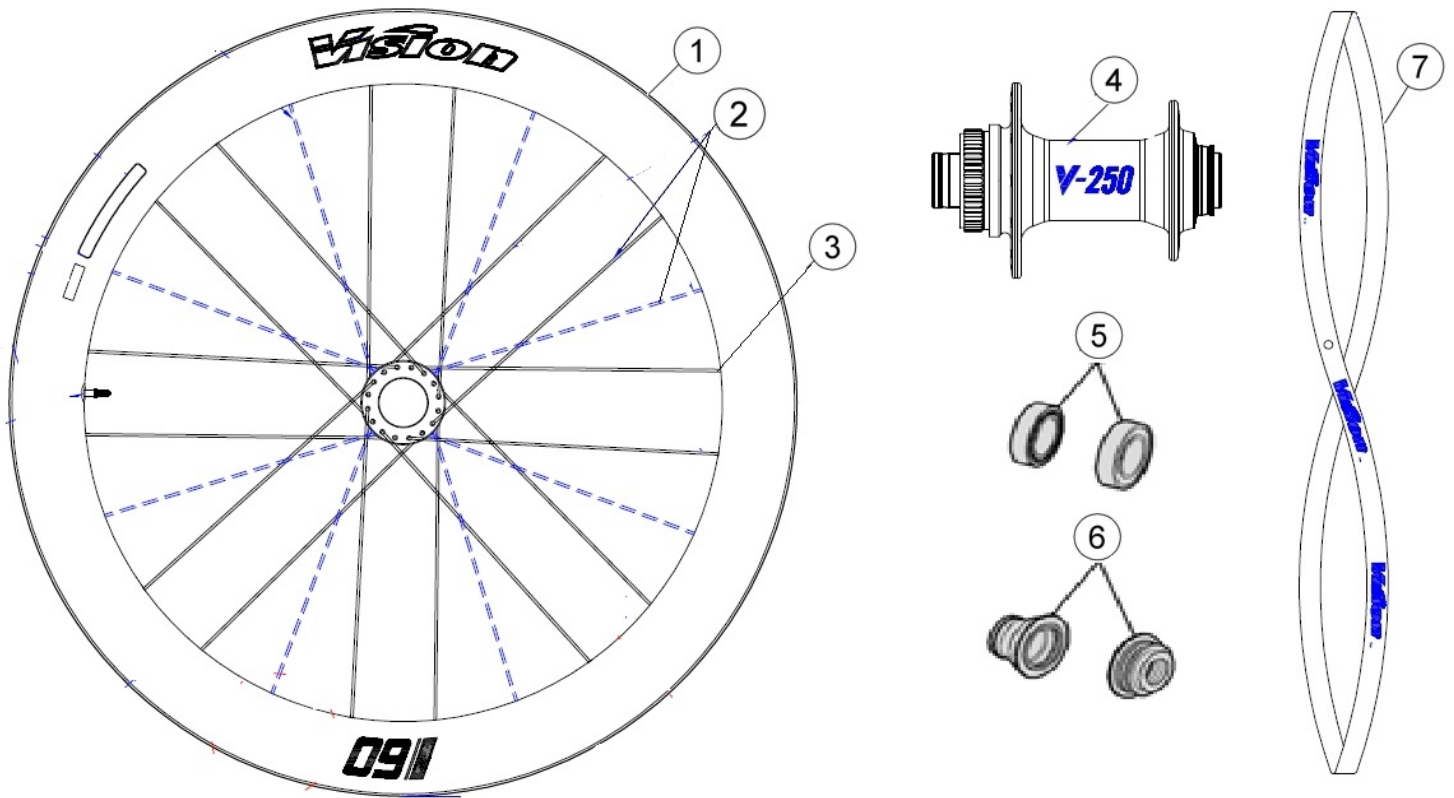

60mm depth x 31.1mm width x 23mm ID; J-bend spokes 24F / 24R; spoke lacing pattern 2:1.

710-0190053030 Vision TC 60 i23 DB Centerlock Carbon Front WH 24H w/Vision black gray logo

Item No.	FSA Code No.	Description	Notes
1	725-0225002030	RM330A Vision TC 60 i23 DB Clincher Carbon Front Rim 24H	black gray graphic
2	748-0048040520	SK089B Spoke kit 248mm x 5pcs	J-bend, Drive side
	748-0048051520	SK089C Spoke kit 254mm x 5pcs	J-bend, Non-drive side
3	752-A6052	ML240 Nipple Black x 5pcs	
4	75200878002011	U1172 V-250 DB-CL/TA12 Front Hub 24H w/Vision logo	J-bend 2:1
5	752-0323000001	MR018 Steel Bearing	
6	752-0522000010	MW632 Front Hub End Caps	TA12 Configuration
7	752-1065000470	MS408 Vision rim tape red D700CxW24xT0.5xL1935mm	For one wheel

710-0190054030 Vision TC 60 i23 DB Centerlock Carbon Rear WH 24H SMN MS w/Vision black gray logo  
 710-0190058030 Vision TC 60 i23 DB Centerlock Carbon Rear WH 24H Sram XDR w/Vision black gray logo

Item No.	FSA Code No.	Description	Notes
1	725-0225002031	RM330B Vision TC 60 i23 DB Clincher Carbon Rear Rim 24H	black gray graphic
2	748-0048051520	SK089C Spoke kit 254mm x 5pcs	J-bend Drive side
	748-0048027520	SK089A Spoke kit 244mm x 5pcs	J-bend Non-drive side
3	752-A6052	ML240 Nipple Black x 5pcs	
4	75200879002011	U2172 V-250 DB-CL/X12 Rear Hub 24H 11S/12S w/Vision logo	J-bend 2:1
5	752-0798000010	ME378 Rear Hub Axle	X12 Configuration
6	752-0855000AG0	MW717 Rear Hub Spacer	
7	752-0888000000	MR245 Steel Bearings	For Non-drive side
	752-0887000000	MR244 Steel Bearings	For Drive side
8	752-0832000060	EL381 Freehub Assembly - Alloy	SMN HG 11S/12S
9	752-0791000010	MW133 Rear Hub End Caps	Shimano Compatible
10	752-0774000000	W1160 Spoke Protector	
11	752-1065000470	MS408 Vision rim tape red D700CxW24xT0.5xL1935mm	For one wheel