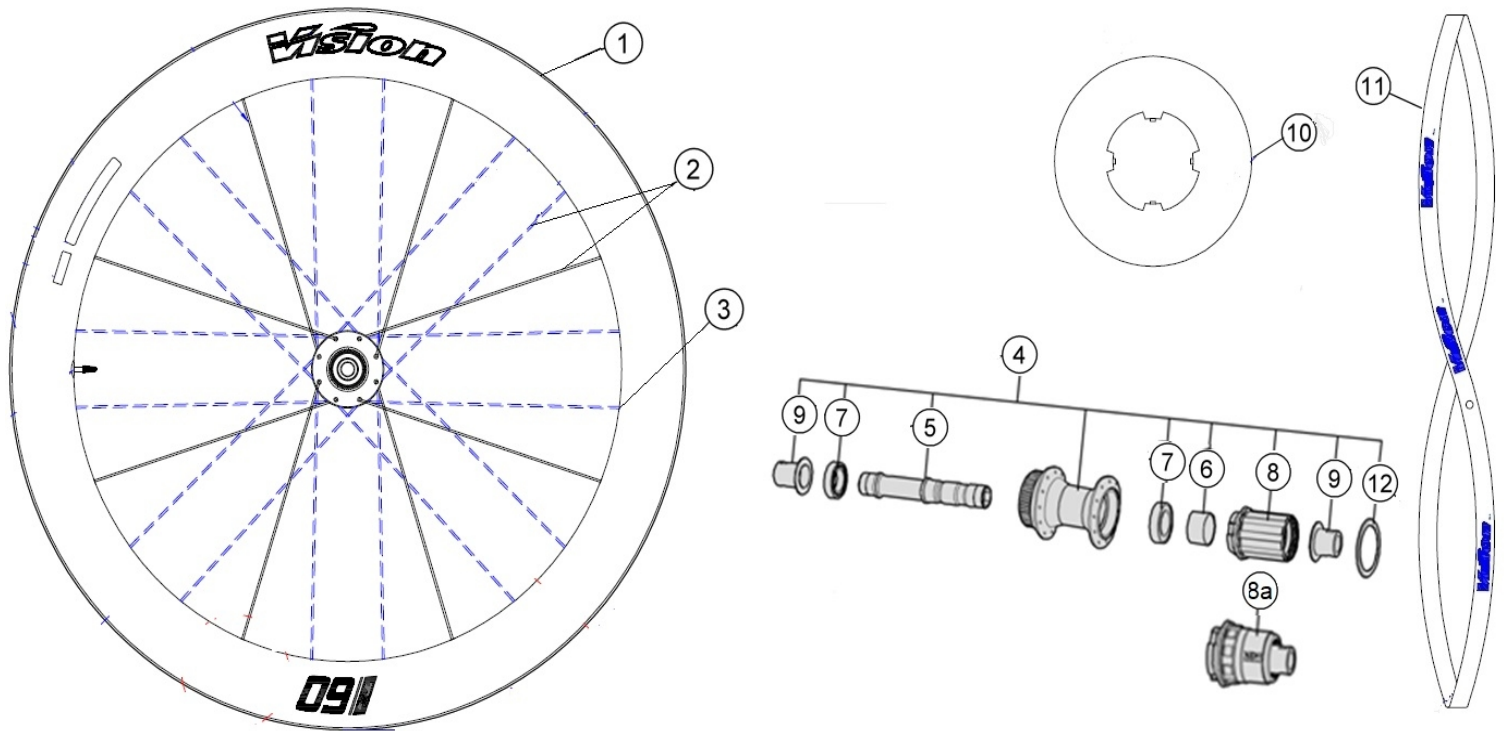

60mm depth x 31.1mm width x 23mm ID; J-bend spokes 24F / 24R; spoke lacing pattern 2:1.

710-0190053030 Vision TC 60 i23 DB Centerlock Carbon Front WH 24H w/Vision black gray logo

Item No.	FSA Code No.	Description	Notes
1	725-0225002030	RM330A Vision TC 60 i23 DB Clincher Carbon Front Rim 24H	black gray graphic
2	748-0048040520	SK089B Spoke kit 248mm x 5pcs	J-bend, Drive side
	748-0048051520	SK089C Spoke kit 254mm x 5pcs	J-bend, Non-drive side
3	752-A6052	ML240 Nipple Black x 5pcs	
4	75200878002011	U1172 V-250 DB-CL/TA12 Front Hub 24H w/Vision logo	J-bend 2:1
5	752-0323000001	MR018 Steel Bearing	
6	752-0522000010	MW632 Front Hub End Caps	TA12 Configuration
7	752-1065000470	MS408 Vision rim tape red D700CxW24xT0.5xL1935mm	For one wheel

710-0190054030 Vision TC 60 i23 DB Centerlock Carbon Rear WH 24H SMN MS w/Vision black gray logo  
 710-0190058030 Vision TC 60 i23 DB Centerlock Carbon Rear WH 24H Sram XDR w/Vision black gray logo

Item No.	FSA Code No.	Description	Notes
1	725-0225002031	RM330B Vision TC 60 i23 DB Clincher Carbon Rear Rim 24H	black gray graphic
2	748-0048051520	SK089C Spoke kit 254mm x 5pcs	J-bend Drive side
	748-0048027520	SK089A Spoke kit 244mm x 5pcs	J-bend Non-drive side
3	752-A6052	ML240 Nipple Black x 5pcs	
4	75200879002011	U2172 V-250 DB-CL/X12 Rear Hub 24H 11S/12S w/Vision logo	J-bend 2:1
5	752-0798000010	ME378 Rear Hub Axle	X12 Configuration
6	752-0855000AG0	MW717 Rear Hub Spacer	
7	752-0888000000	MR245 Steel Bearings	For Non-drive side
	752-0887000000	MR244 Steel Bearings	For Drive side
8	752-0832000060	EL381 Freehub Assembly - Alloy	SMN HG 11S/12S
9	752-0791000010	MW133 Rear Hub End Caps	Shimano Compatible
10	752-0774000000	W1160 Spoke Protector	
11	752-1065000470	MS408 Vision rim tape red D700CxW24xT0.5xL1935mm	For one wheel